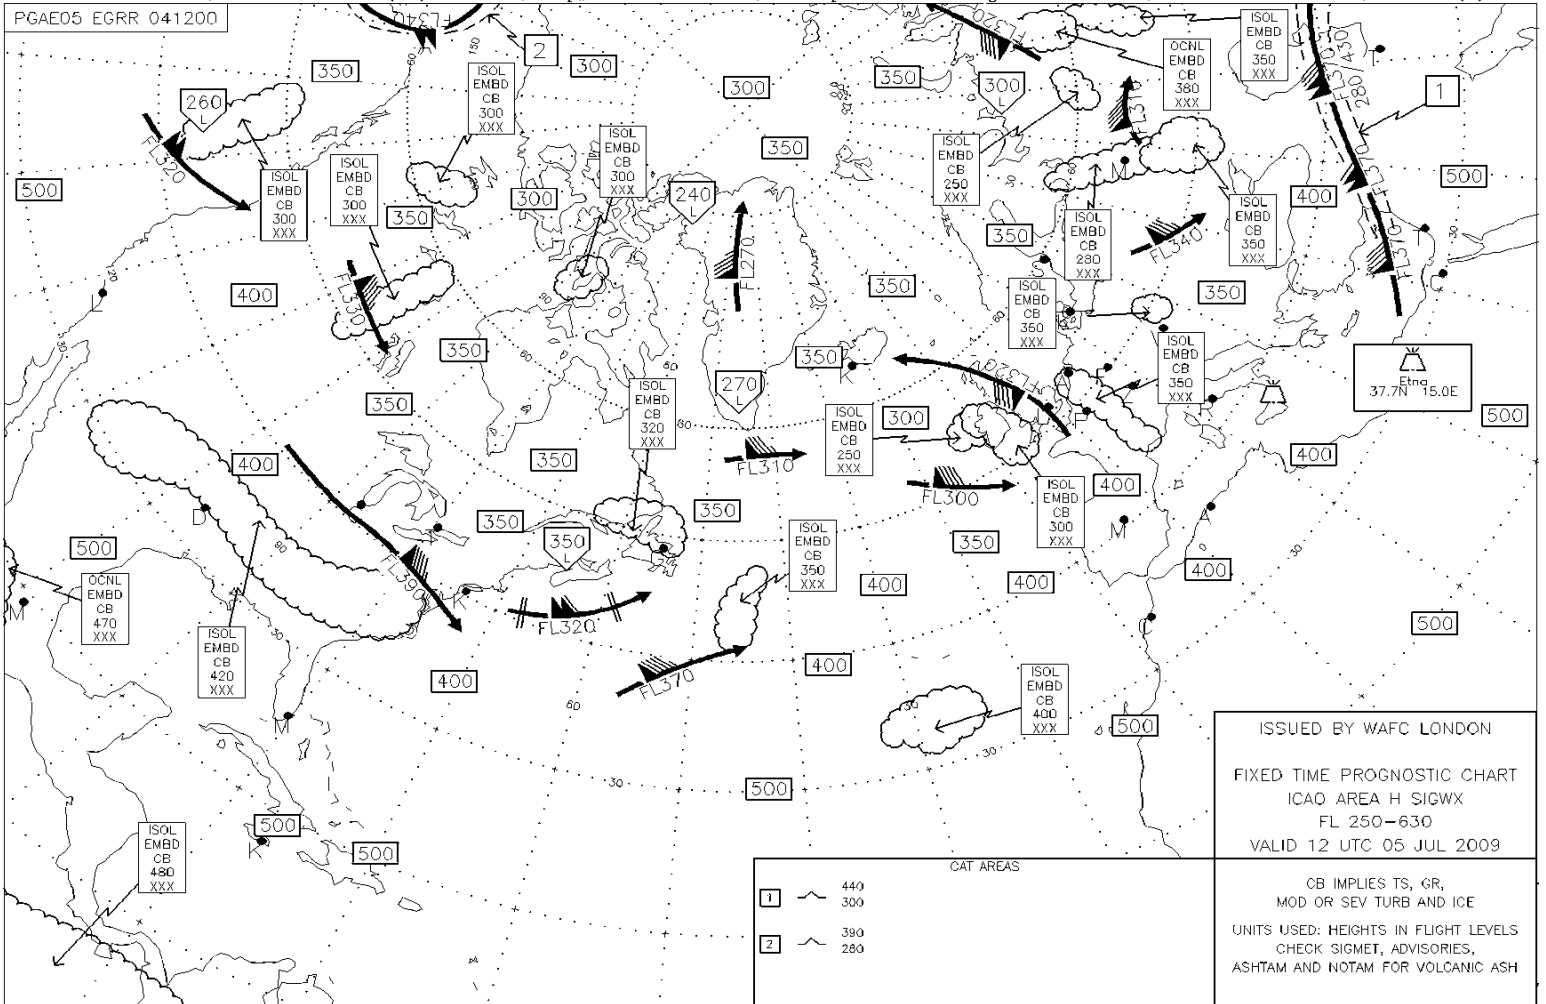

PGAE05 EGRR 041200

ISSUED BY WAFC LONDON  
 FIXED TIME PROGNOSTIC CHART  
 ICAO AREA H SIGWX  
 FL 250-630  
 VALID 12 UTC 05 JUL 2009

CAT AREAS	
1	440 300
2	390 280

CB IMPLIES TS, GR,  
 MOD OR SEV TURB AND ICE  
 UNITS USED: HEIGHTS IN FLIGHT LEVELS  
 CHECK SIGMET, ADVISORIES,  
 ASHTAM AND NOTAM FOR VOLCANIC ASH