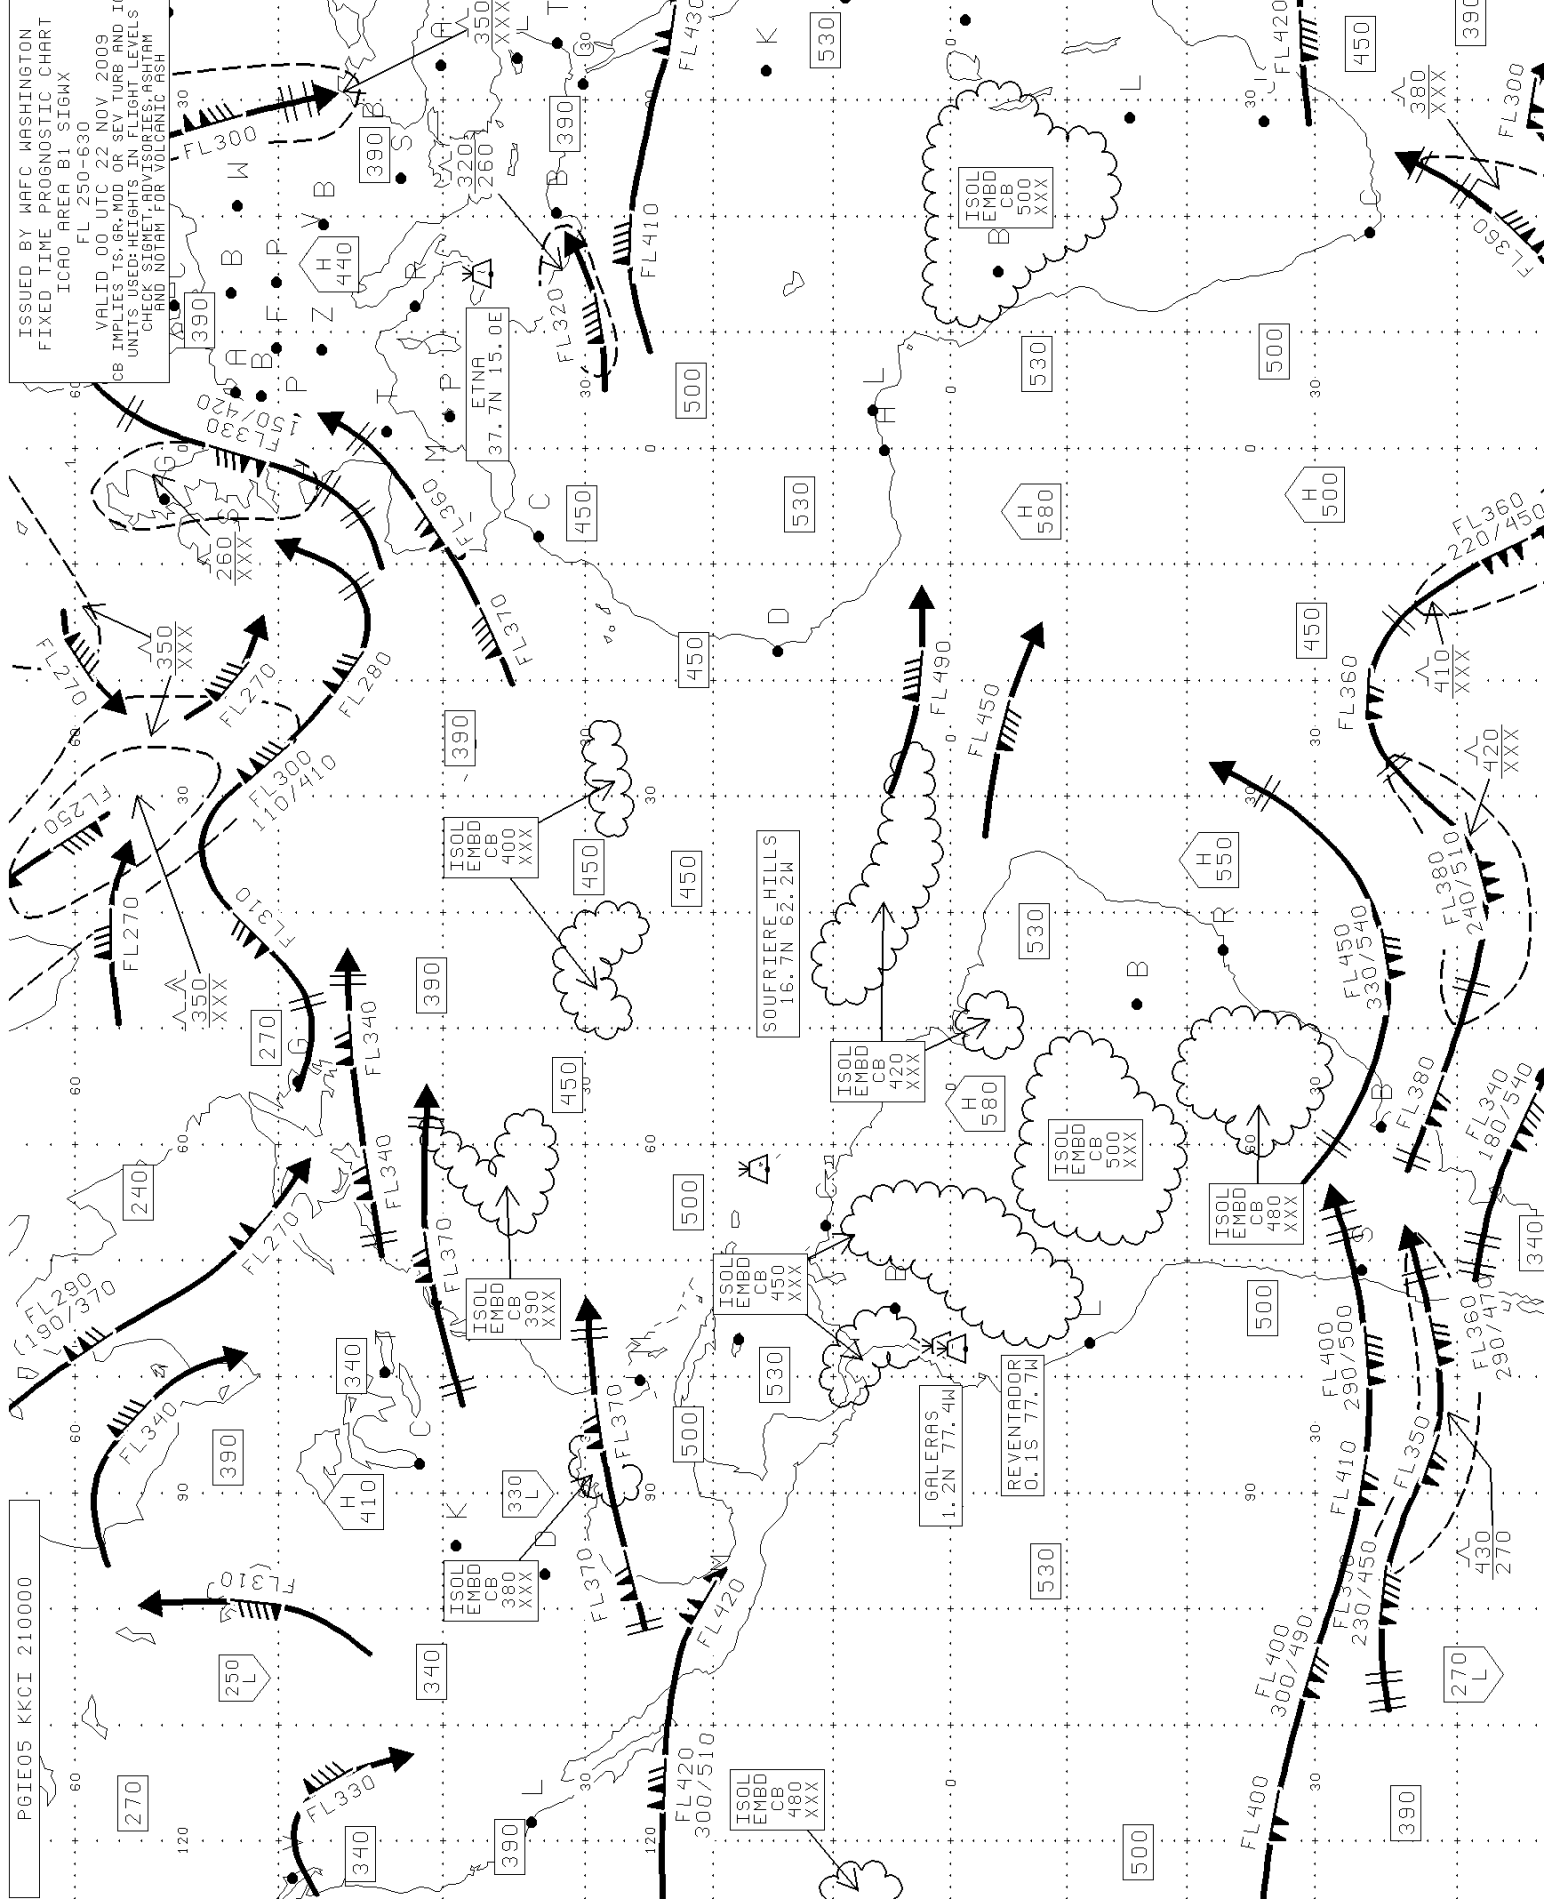

ISSUED BY WAFIC WASHINGTON  
FIXED TIME PROGNOSTIC CHART  
ICAO AREA B1 SIGWX  
FL 250-630  
VALID 00 UTC 22 NOV 2009  
PER IMPLIES TS, GR, MOD OR SEV TURB AND ICAO  
UNITS USED - HEIGHTS IN FLIGHT LEVELS  
CHECK SIGNET, ADVISORIES, ASHTAM  
AND NOTAM FOR VOLCANIC ASH