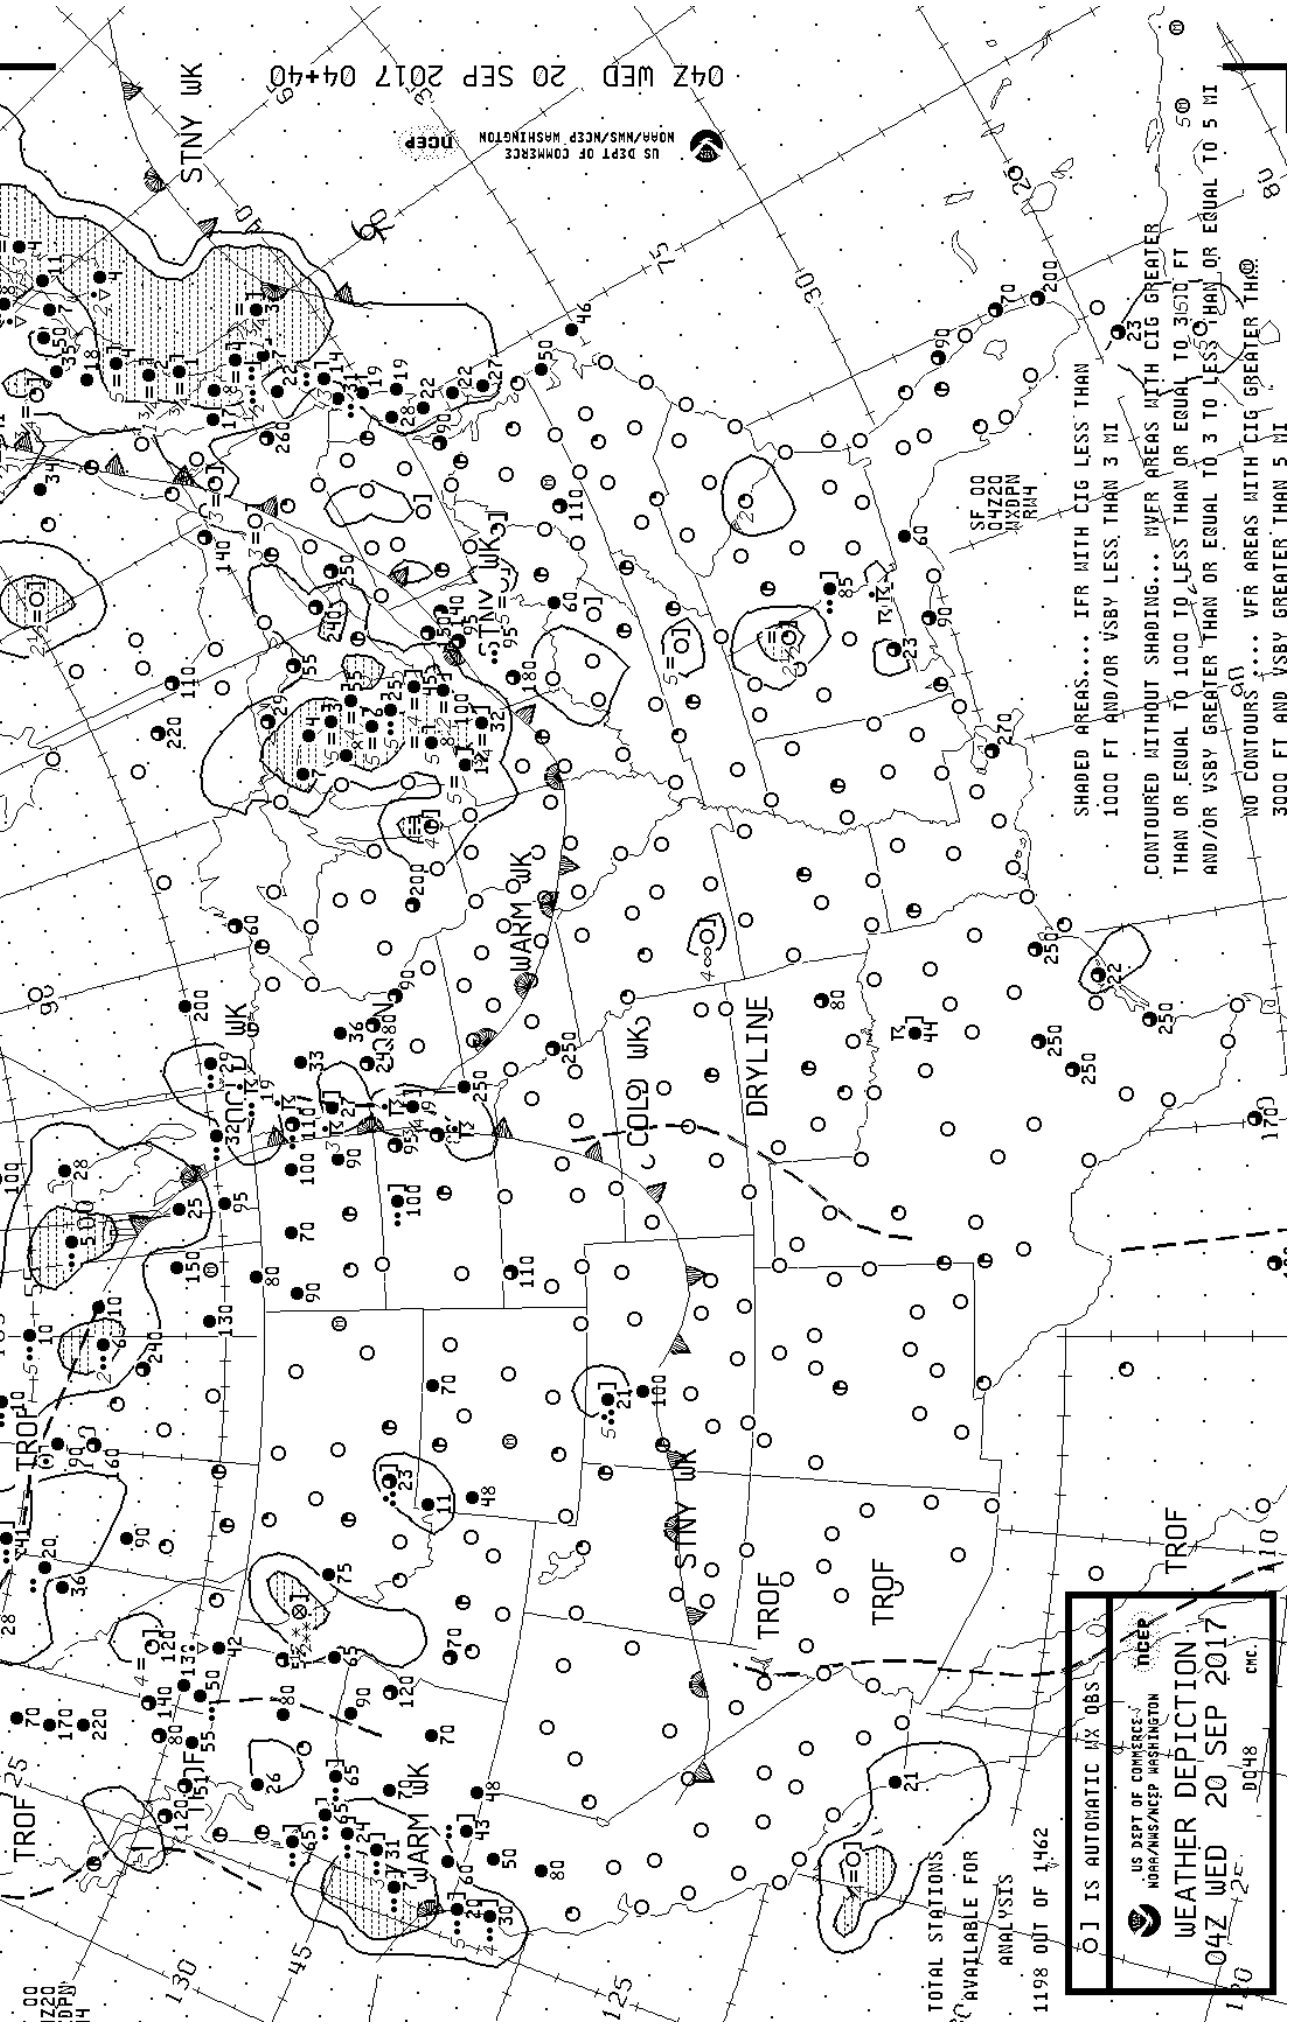

Document: 2020 | Created: 04:41 09/20/2017 UTC | Help#: 1-877-280-2811 | Description: Weather Depiction(3 hrly)IPS Centered at 95W105

IPS IS AUTOMATIC WX OBS

US DEPT OF COMMERCE  
NOAA/NWS/NCEP WASHINGTON

WEATHER DEPICTION  
04Z WED 20 SEP 2017  
D048 CMC

04Z WED 20 SEP 2017 04+40

US DEPT OF COMMERCE  
NOAA/NWS/NCEP WASHINGTON