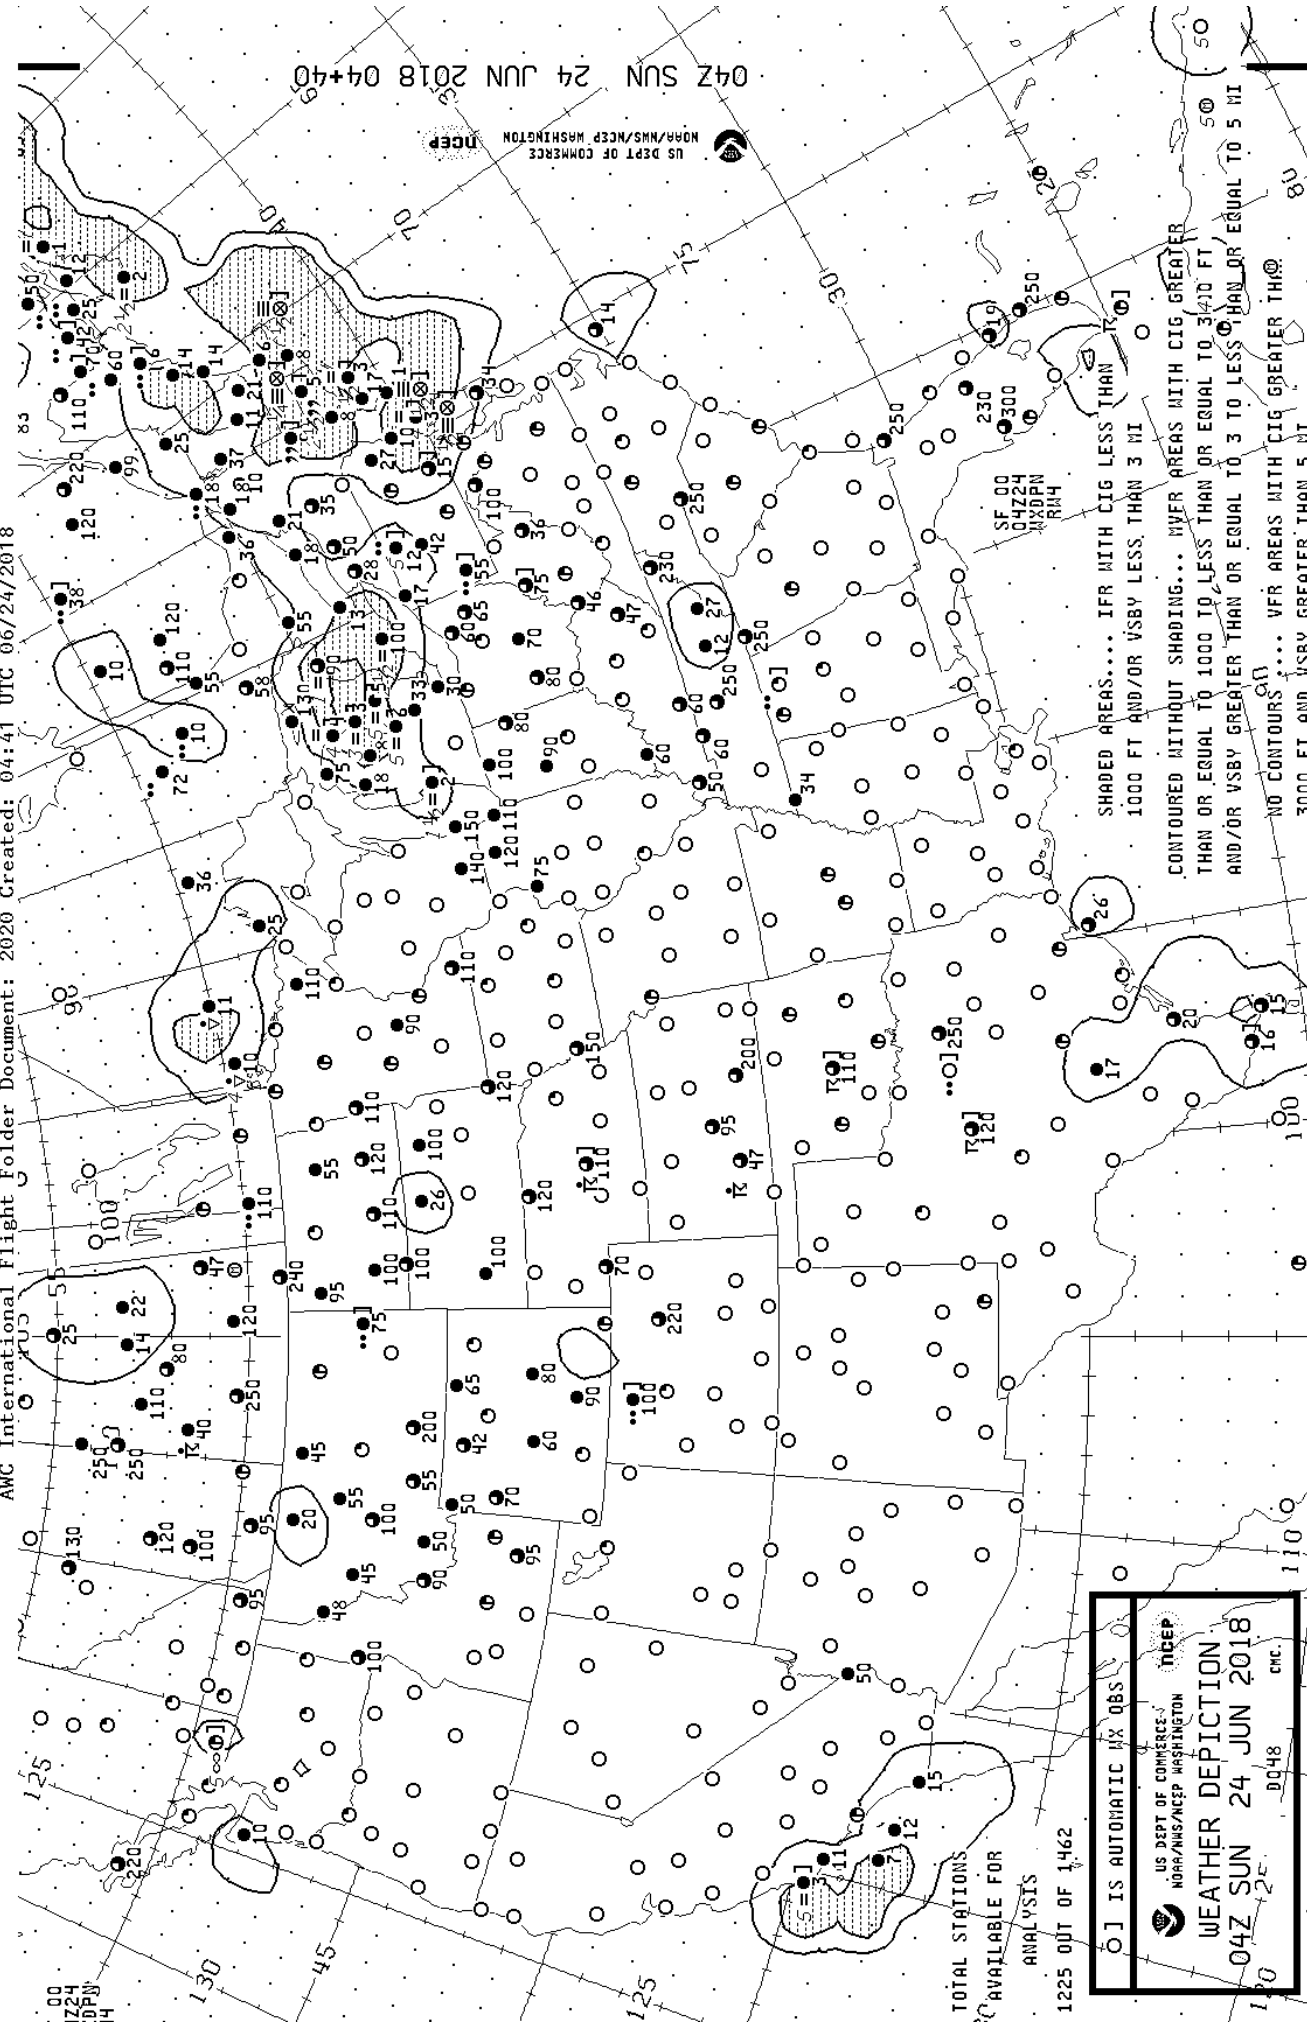

AMC International Flight Folder Document: 2020 Created: 04:41 UTC 06/24/2018

04Z SUN 24 JUN 2018 04+40

US DEPT OF COMMERCE  
NOAA/NWS/NCEP WASHINGTON

SHADED AREAS.... IFR WITH CIG LESS THAN 1000 FT AND/OR VSBY LESS THAN 3 MI

CONToured WITHOUT SHADING... VFR AREAS WITH CIG GREATER THAN OR EQUAL TO 1000 FT, LESS THAN OR EQUAL TO 3000 FT AND/OR VSBY GREATER THAN OR EQUAL TO 3 TO LESS THAN OR EQUAL TO 5 MI

NO CONTOURS... VFR AREAS WITH CIG GREATER THAN 3000 FT AND VSBY GREATER THAN 5 MI

TOTAL STATIONS  
AVAILABLE FOR  
ANALYSIS  
1225 OUT OF 1462

04Z SUN 24 JUN 2018 04+40

NOAA/NWS/NCEP WASHINGTON

US DEPT OF COMMERCE

WEATHER DEPICTION

04Z SUN 24 JUN 2018

0448 CMC

00  
1224  
DPN  
14