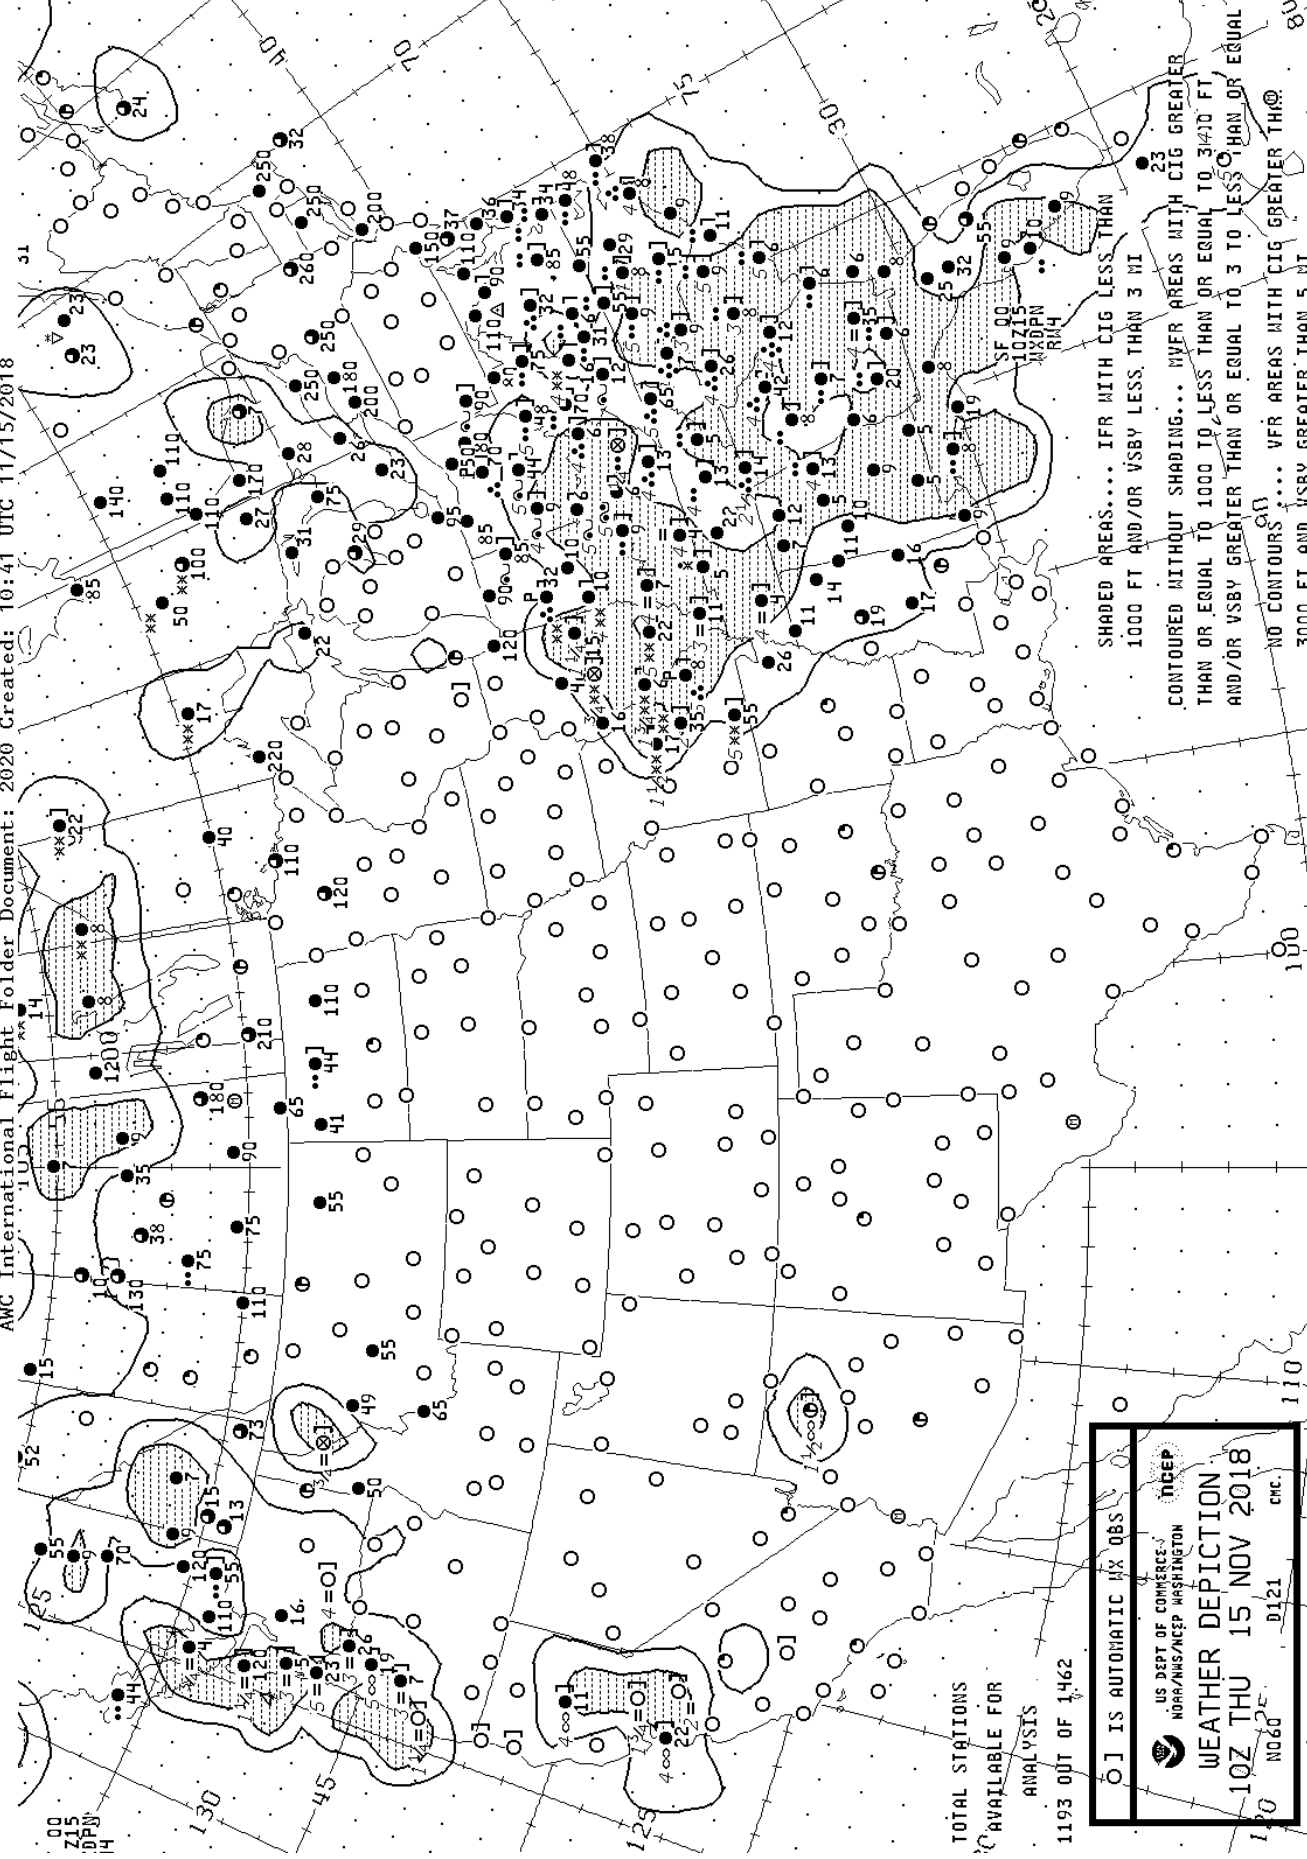

AMC International Flight Folder Document: 2020 Created: 10:41 UTC 11/15/2018

10Z THU 15 NOV 2018 10+40

US DEPT OF COMMERCE
NOAA/NWS/NCEP WASHINGTON

TOTAL STATIONS
AVAILABLE FOR
ANALYSIS
1193 OUT OF 1462

O J IS AUTOMATIC WX OBS

US DEPT OF COMMERCE
NOAA/NWS/NCEP WASHINGTON

WEATHER DEPICTION
10Z THU 15 NOV 2018

NO60 D121 CMC

SHADED AREAS.... IFR WITH CIG LESS THAN
1000 FT AND/OR VSBY LESS THAN 3 MI

CONTOURED WITHOUT SHADING... WFR AREAS WITH CIG GREATER
THAN OR EQUAL TO 1000 FT LESS THAN OR EQUAL TO 3410 FT
AND/OR VSBY GREATER THAN OR EQUAL TO 3 TO LESS THAN OR EQUAL TO 5 MI